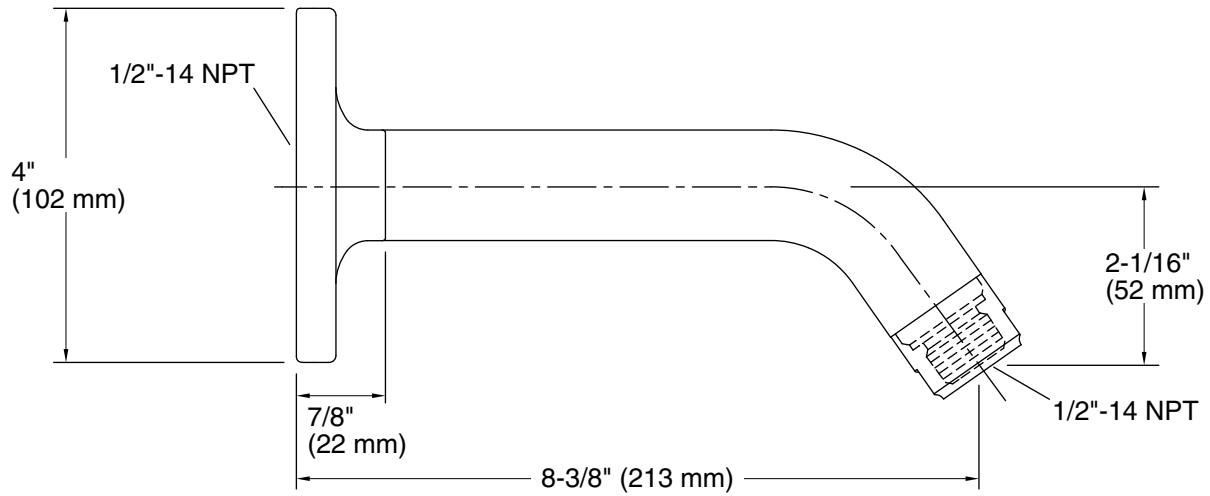

Features

- Fluid design lines for ease of cleaning.
- For use with any KOHLER showerhead (sold separately).

Material

- Metal construction.

Installation

- ½" - 14 NPT connection.

Recommended Products/Accessories

Technical Information

All product dimensions are nominal.

Notes

Install this product according to the installation guide.